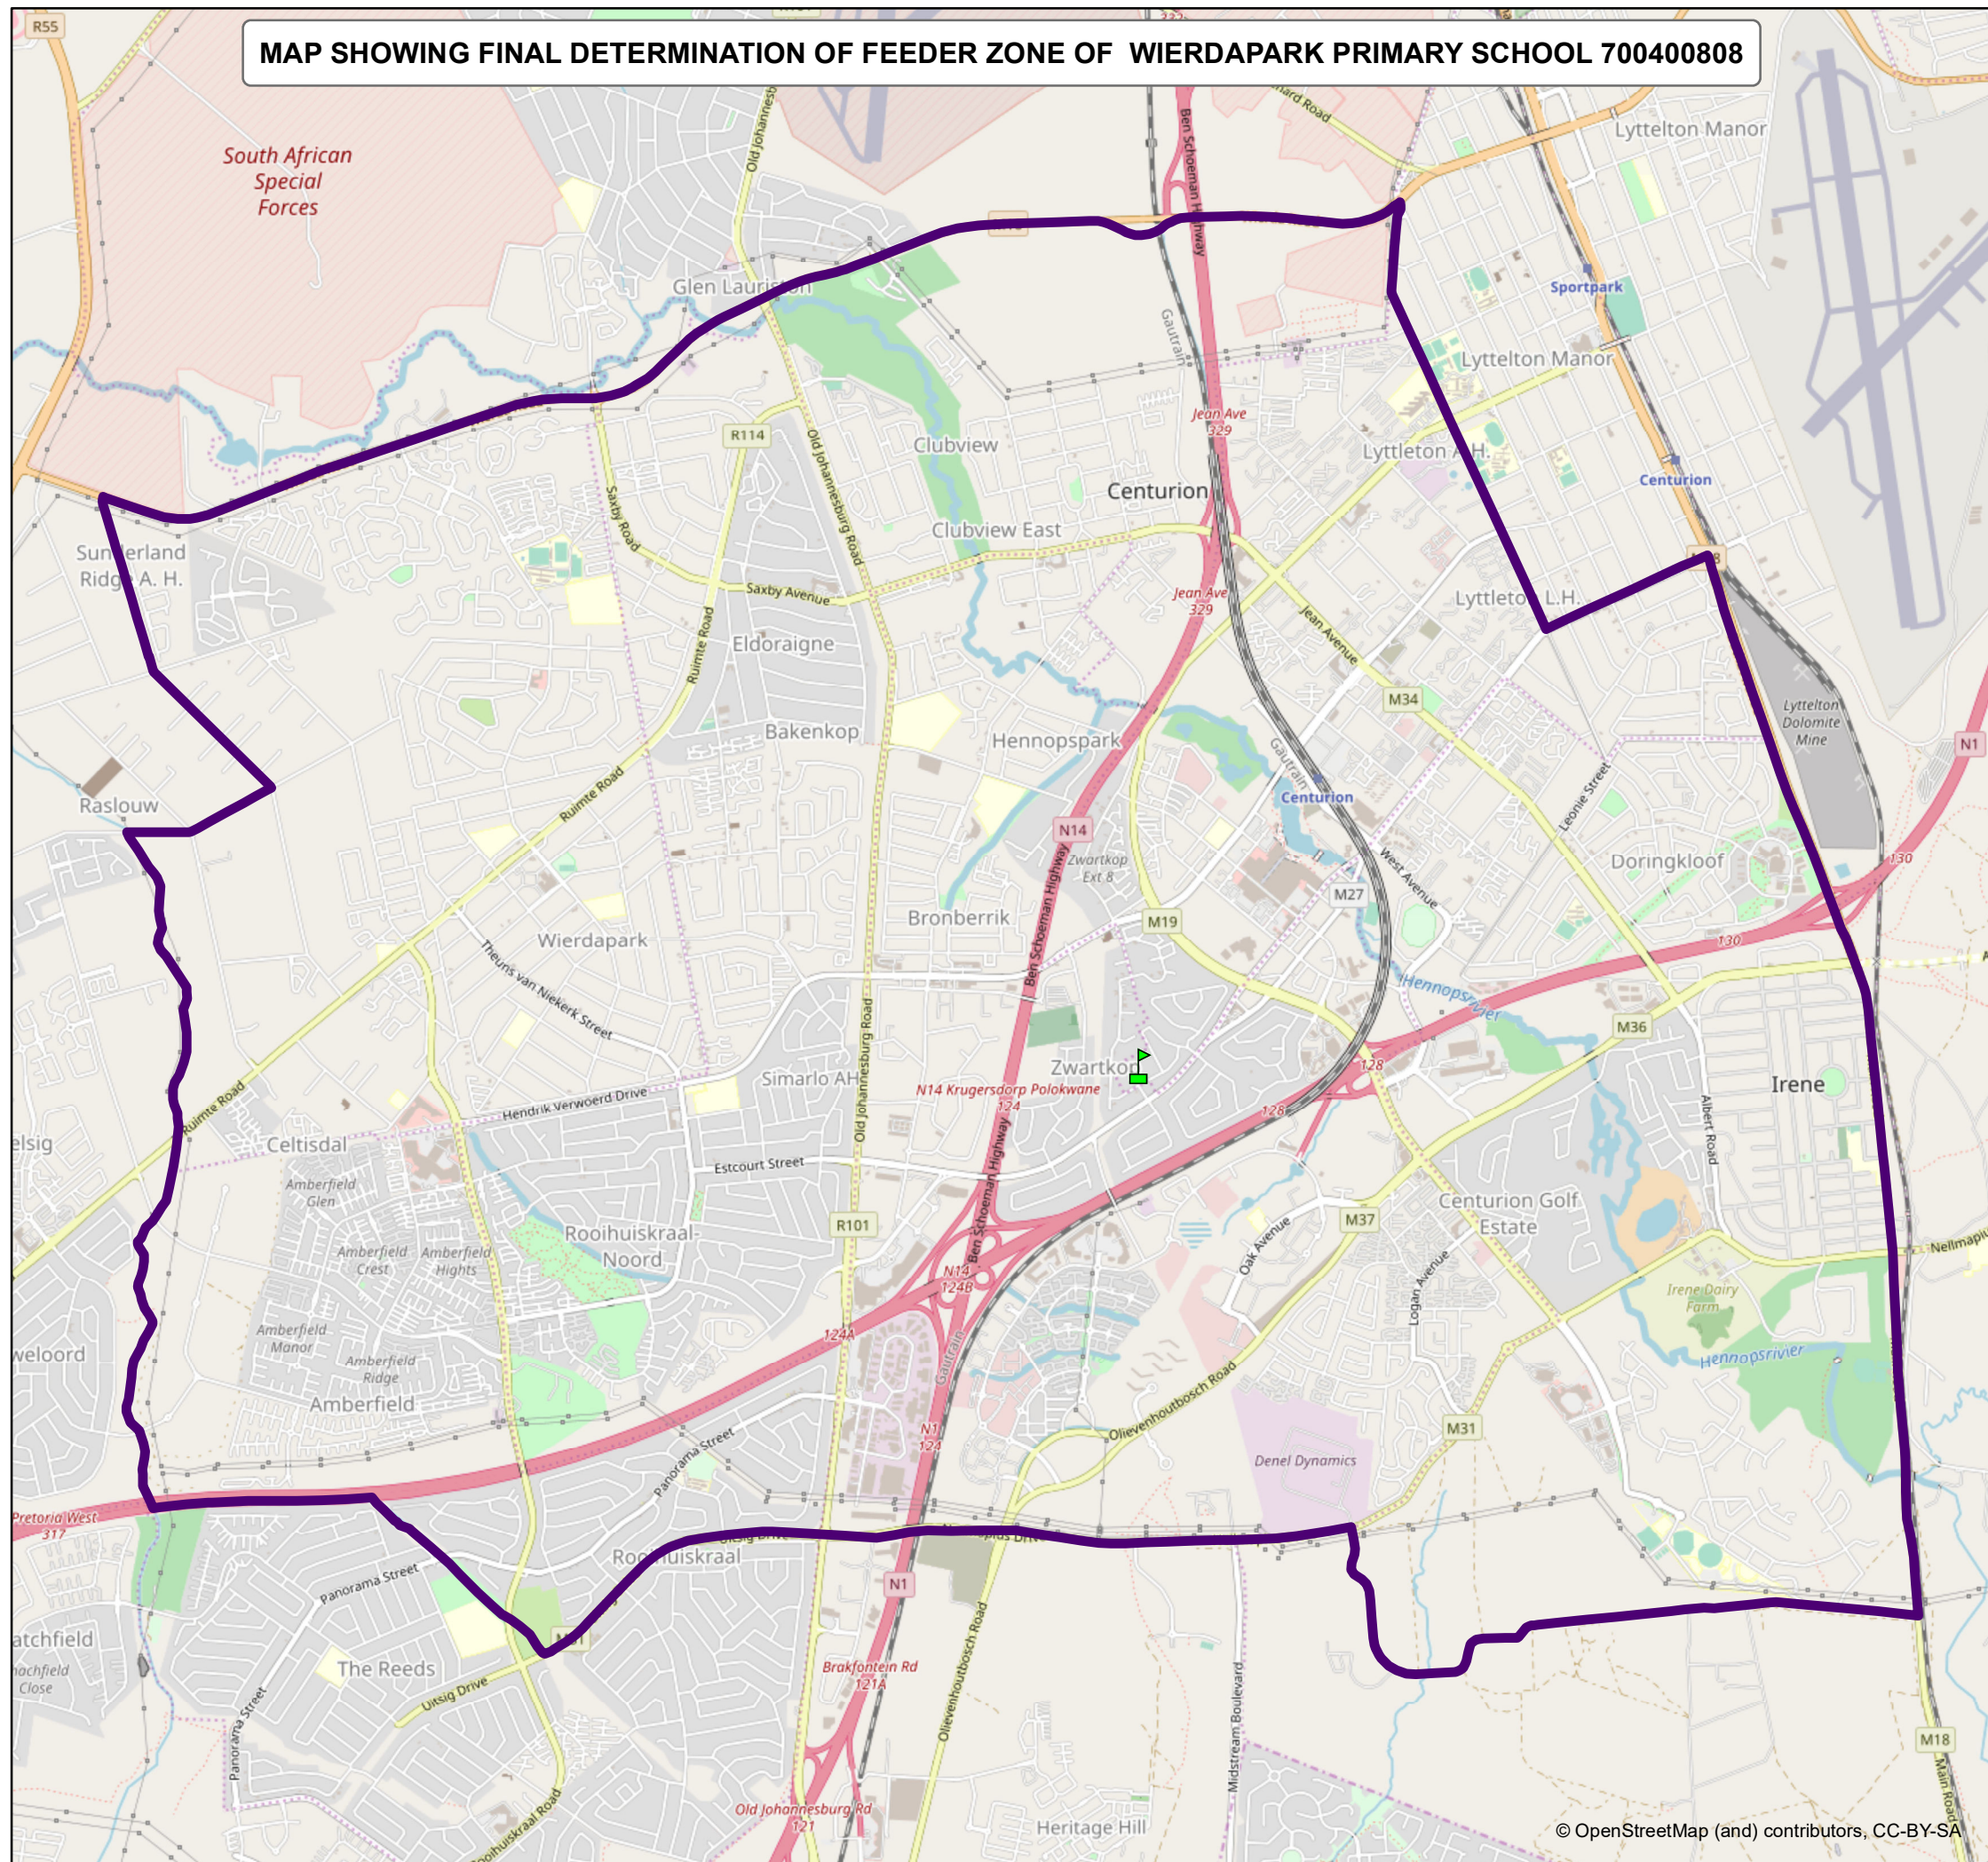

MAP SHOWING FINAL DETERMINATION OF FEEDER ZONE OF WIERDAPARK PRIMARY SCHOOL 700400808

GAUTENG PROVINCE
EDUCATION
REPUBLIC OF SOUTH AFRICA

DISTRICT: TSHWANE SOUTH
INSTITUTION:
WIERDAPARK PRIMARY SCHOOL
EMIS NUMBER: 700400808

CIRCUIT NUMBER: 1
CLUSTER NUMBER: 2

ADDRESS:
1170
CNR BOTTLEBRUSH AND BLINKBLAAR STR
ZWARTKOP EXT 8
CENTURION
PRETORIA

LATITUDE: -25.867354
LONGITUDE: 28.178739

 SCHOOL
 FEEDER ZONE

Production date: May 2019
Prepared by: EMIS

Data Sources:
OpenStreetMap and Contributors
Gauteng Department of Education

Kilometers
0 0.5 1 2

© OpenStreetMap (and) contributors, CC-BY-SA