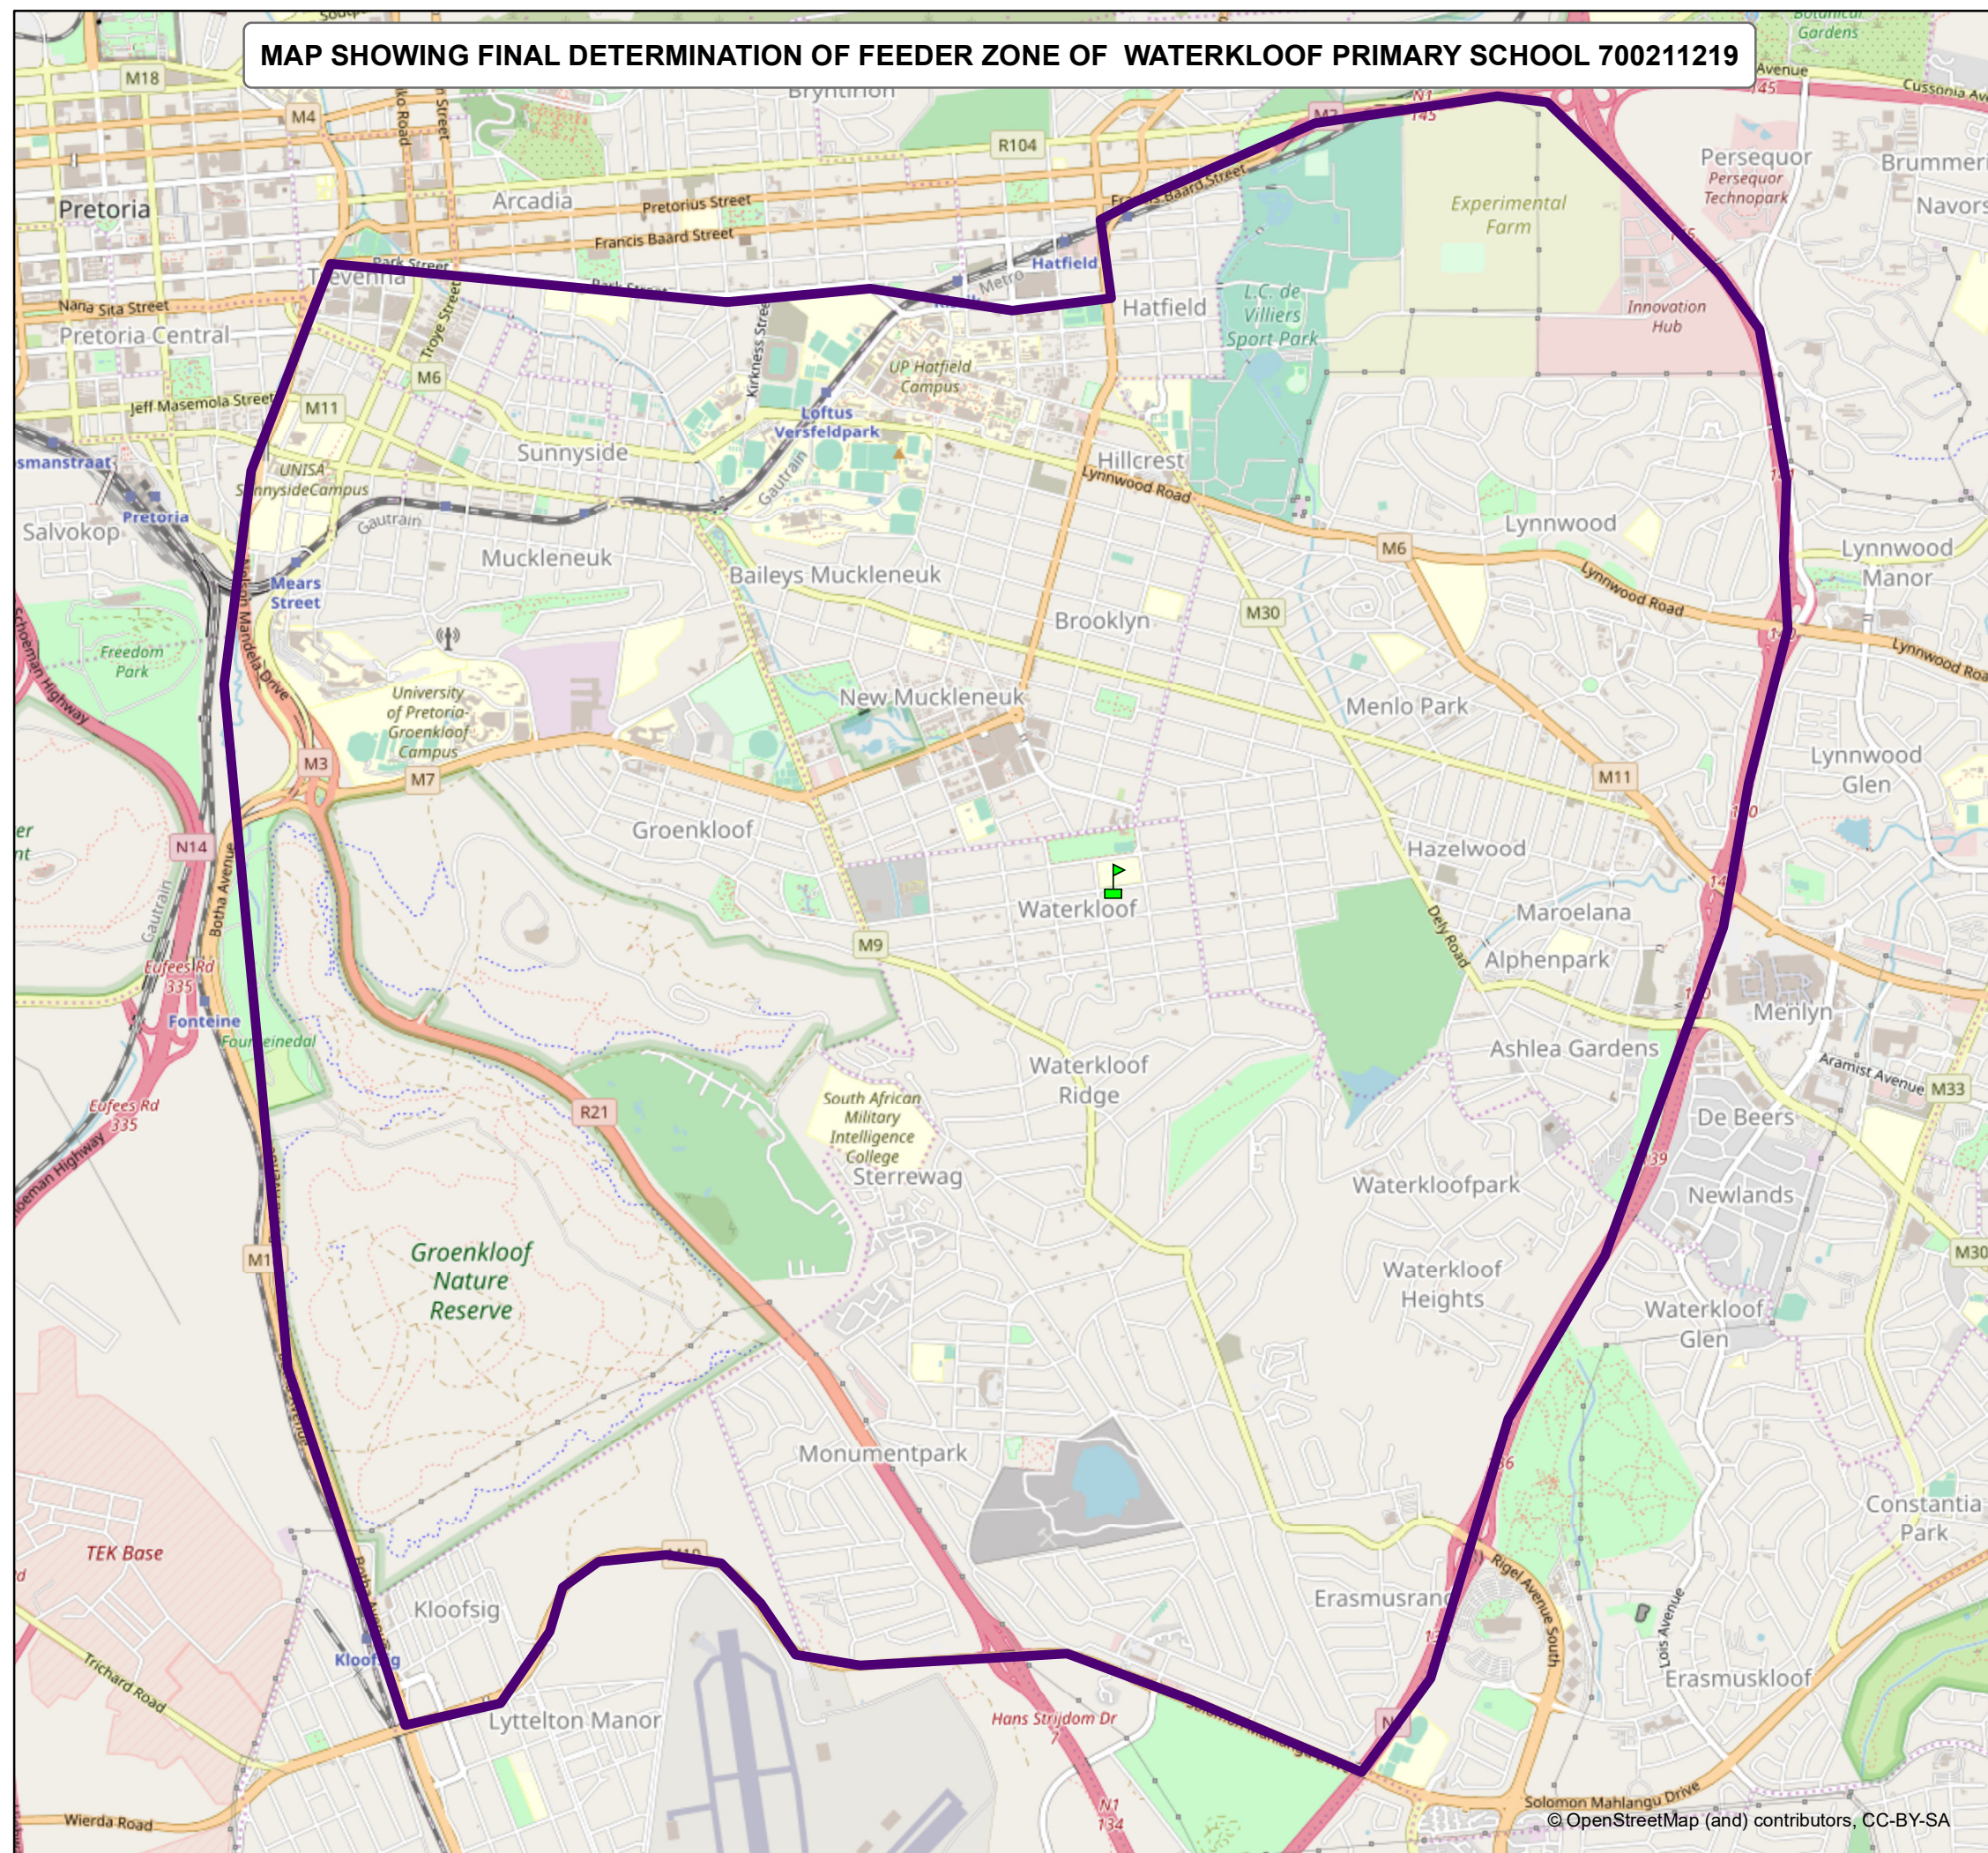

MAP SHOWING FINAL DETERMINATION OF FEEDER ZONE OF WATERKLOOF PRIMARY SCHOOL 700211219

GAUTENG PROVINCE
EDUCATION
REPUBLIC OF SOUTH AFRICA

DISTRICT: TSHWANE SOUTH
INSTITUTION:
WATERKLOOF PRIMARY SCHOOL
EMIS NUMBER: 700211219

CIRCUIT NUMBER: 3
CLUSTER NUMBER: 2

ADDRESS:
306
MILNER STREET
WATERKLOOF

PRETORIA

LATITUDE: -25.777873
LONGITUDE: 28.2403

 SCHOOL

 FEEDER ZONE

Production date: May 2019
Prepared by: EMIS

Data Sources:
OpenStreetMap and Contributors
Gauteng Department of Education