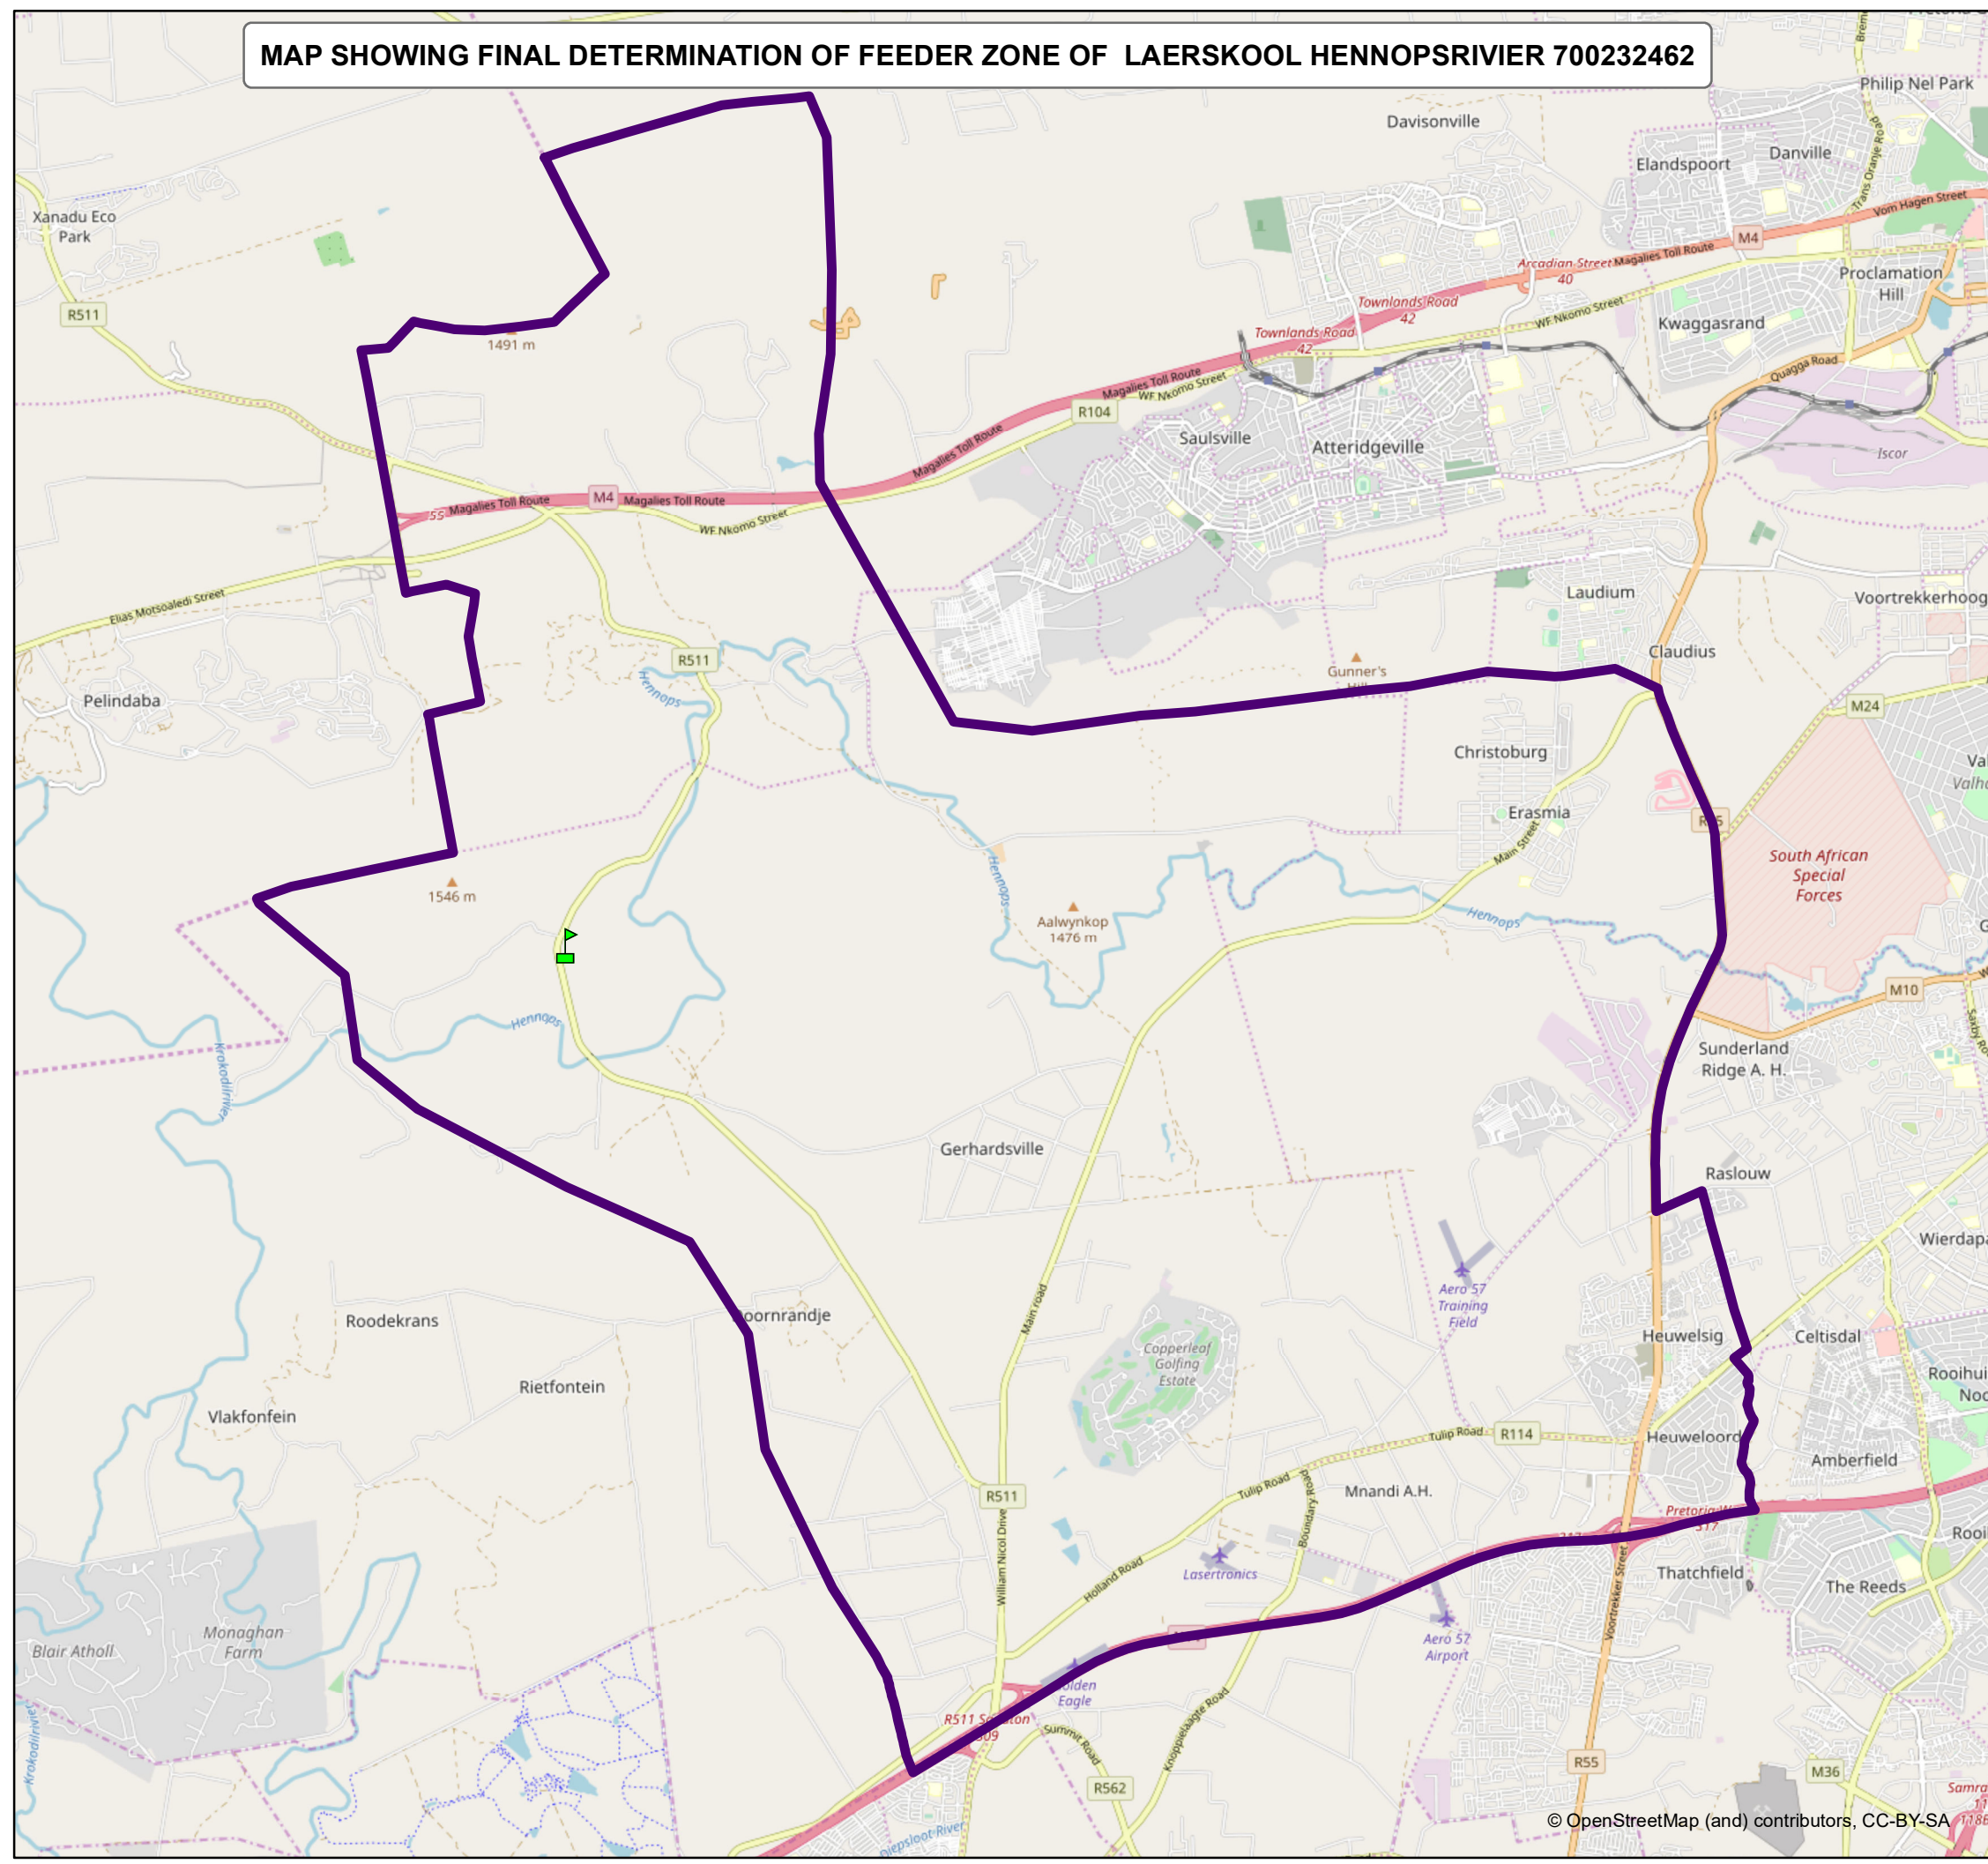

MAP SHOWING FINAL DETERMINATION OF FEEDER ZONE OF LAERSKOOL HENNOPSRIVIER 700232462

DISTRICT: TSHWANE SOUTH
INSTITUTION:
LAERSKOOL HENNOPSRIVIER
EMIS NUMBER: 700232462

CIRCUIT NUMBER: 2
CLUSTER NUMBER: 1

ADDRESS:
 489
 PLOT
 HENNOPSRIVIER
 CENTURION
 PRETORIA

LATITUDE: -25.826511
LONGITUDE: 27.974189

 SCHOOL

 FEEDER ZONE

Production date: May 2019
 Prepared by: EMIS

Data Sources:
 OpenStreetMap and Contributors
 Gauteng Department of Education