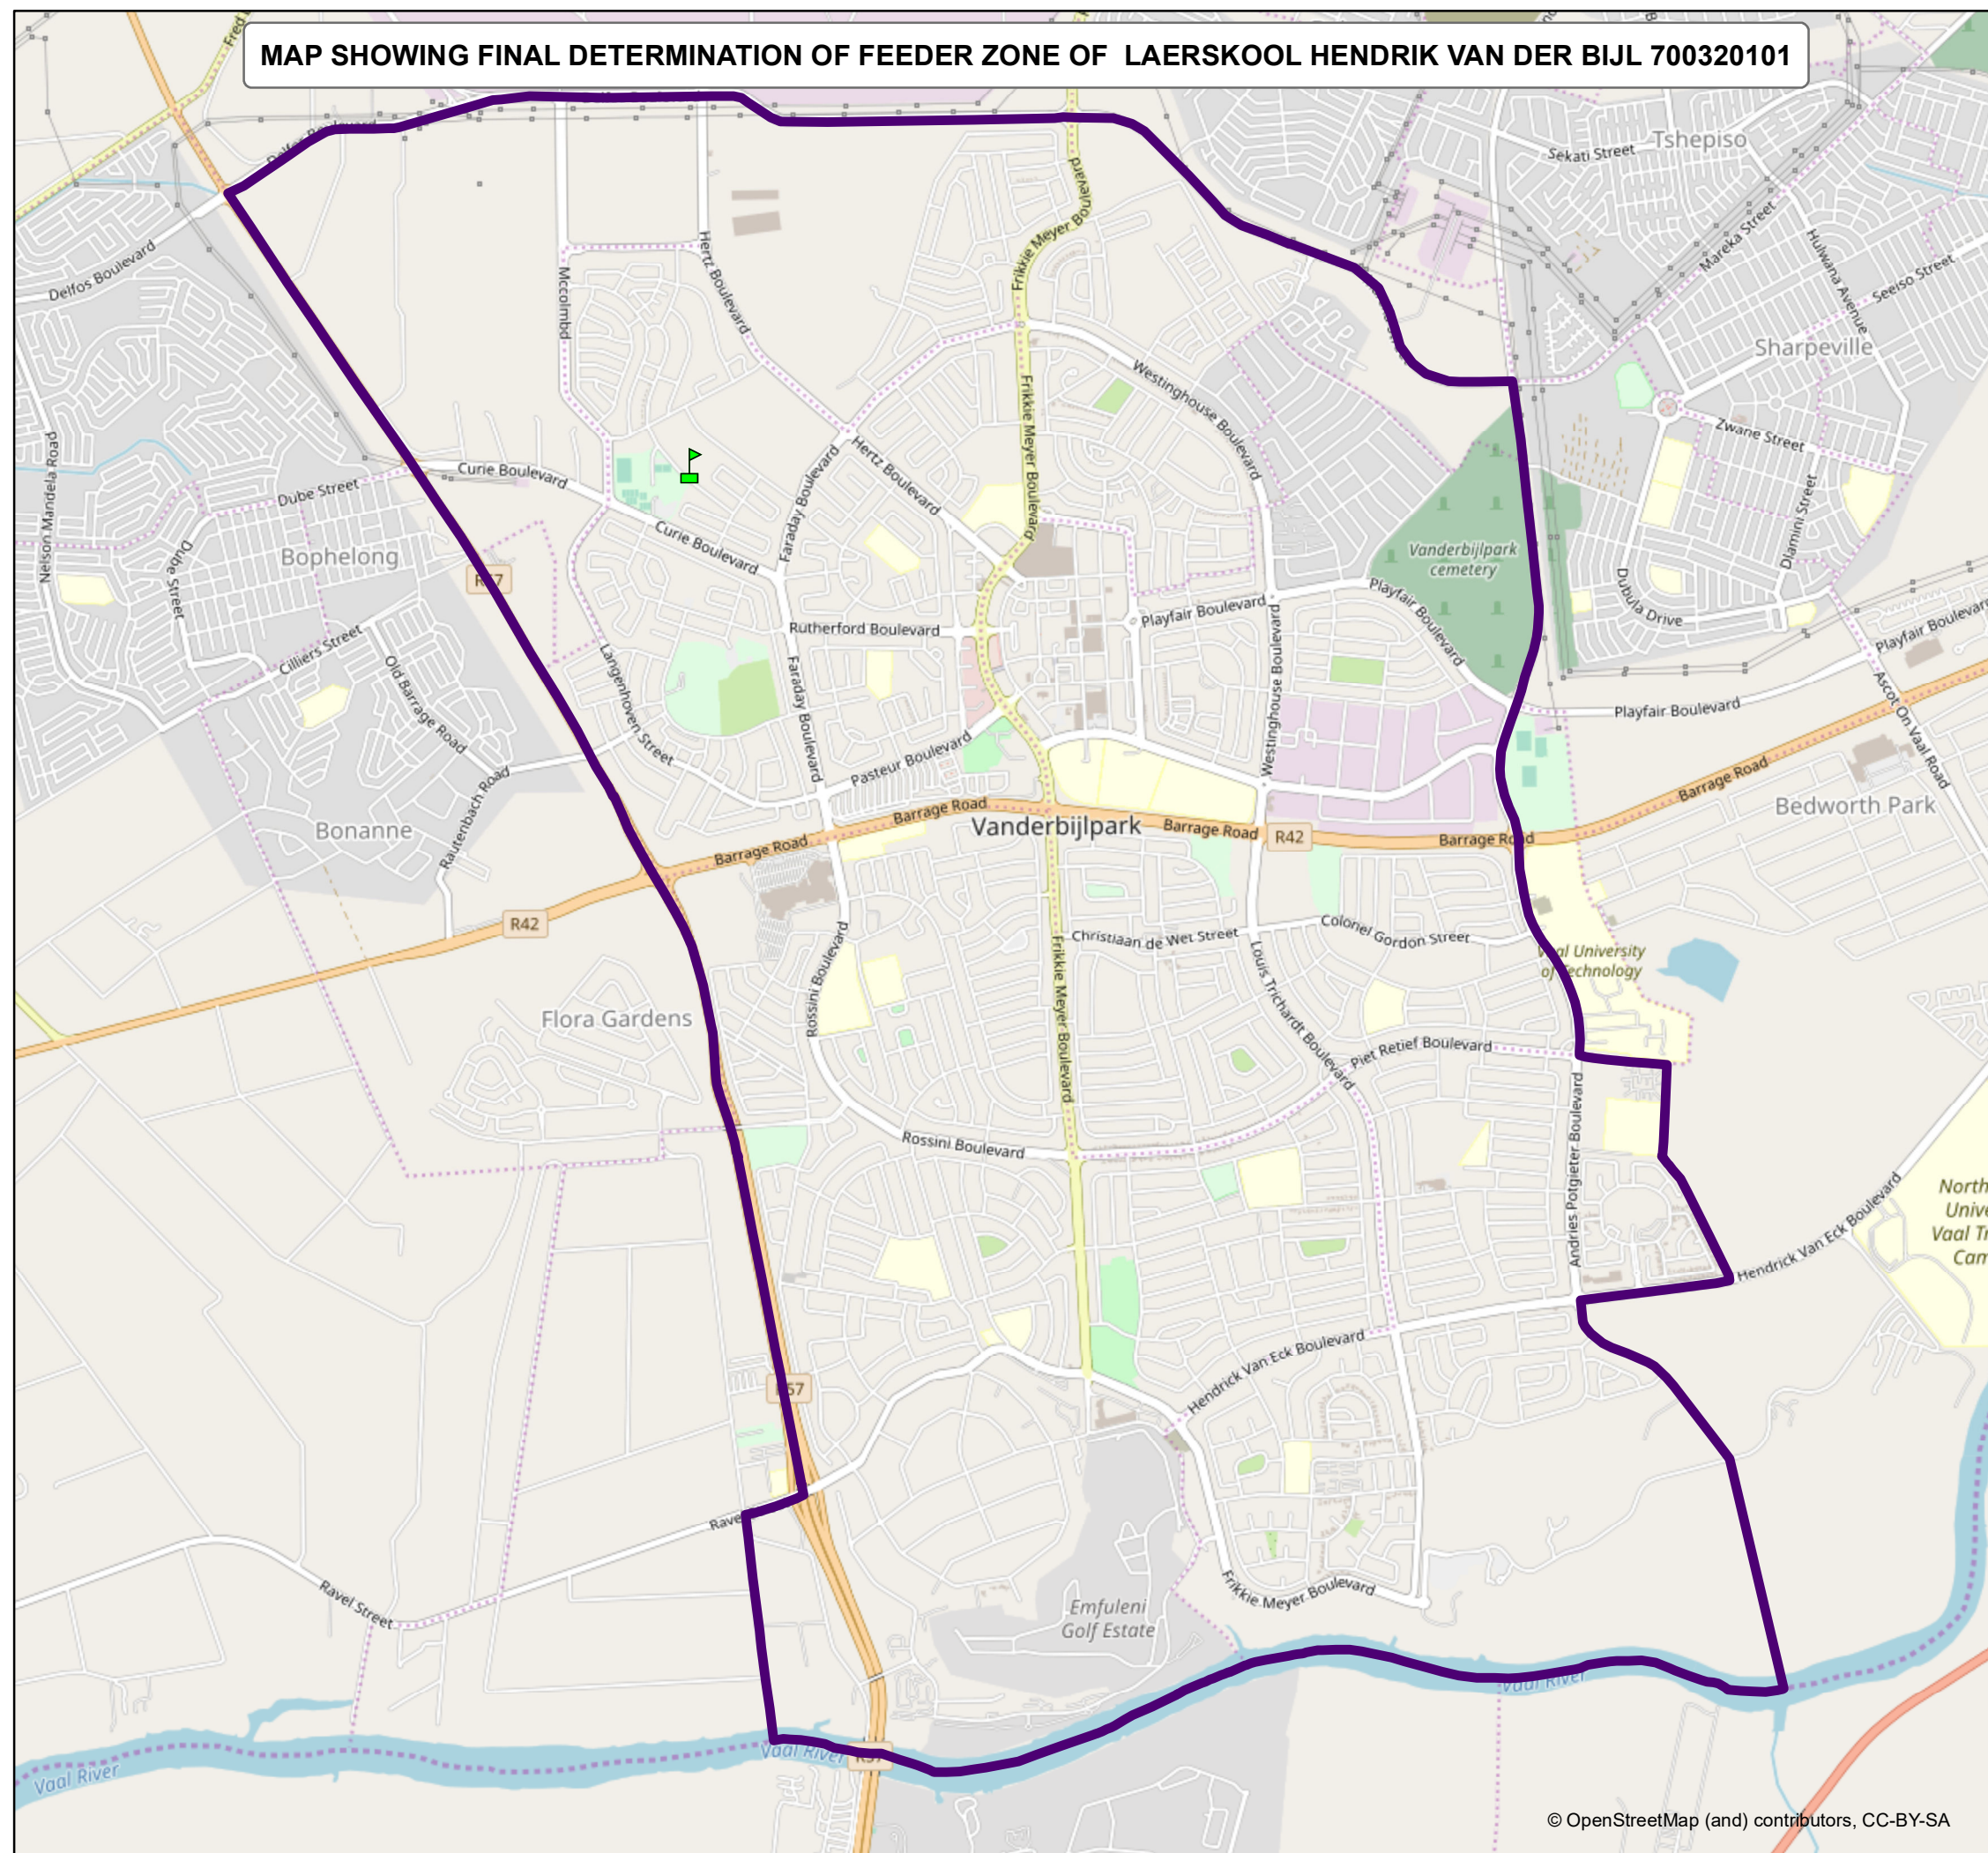

MAP SHOWING FINAL DETERMINATION OF FEEDER ZONE OF LAERSKOOL HENDRIK VAN DER BIJL 700320101

DISTRICT: SEDIBENG WEST
INSTITUTION:
LAERSKOOL HENDRIK VAN DER BIJL
EMIS NUMBER: 700320101

CIRCUIT NUMBER: 1
 CLUSTER NUMBER: 3

ADDRESS:
 0
 MARCONISTREET
 CW5
 VANDERBIJLPARK
 VANDERBIJLPARK

LATITUDE: -26.690122
 LONGITUDE: 27.817477

 SCHOOL

 FEEDER ZONE

Production date: May 2019
 Prepared by: EMIS

Data Sources:
 OpenStreetMap and Contributors
 Gauteng Department of Education

© OpenStreetMap (and) contributors, CC-BY-SA